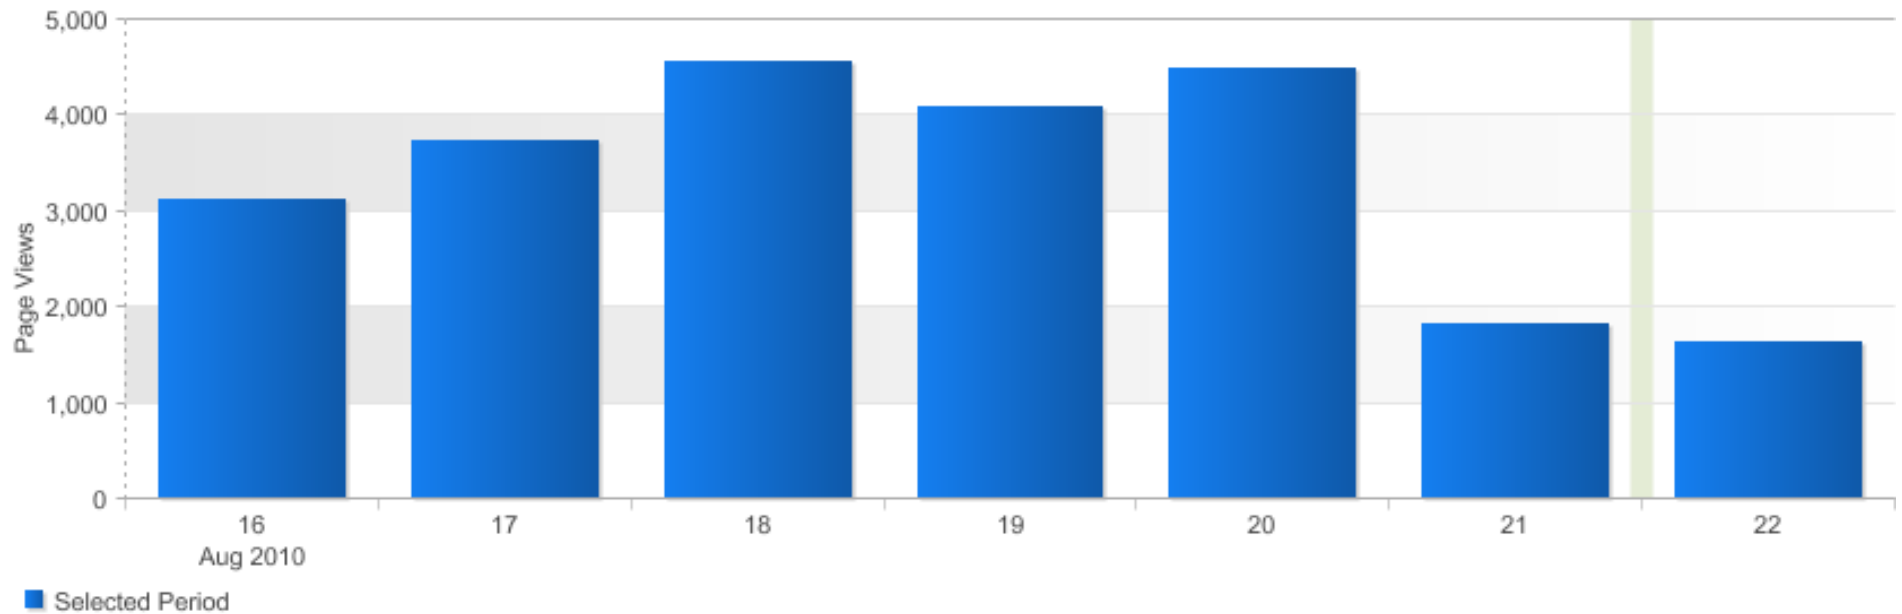

OSDC - site metrics

OSDC - site metrics

OSDC Page views (Last week)

Mon. 16 Aug. 2010 - Sun. 22 Aug. 2010

Opensource.com