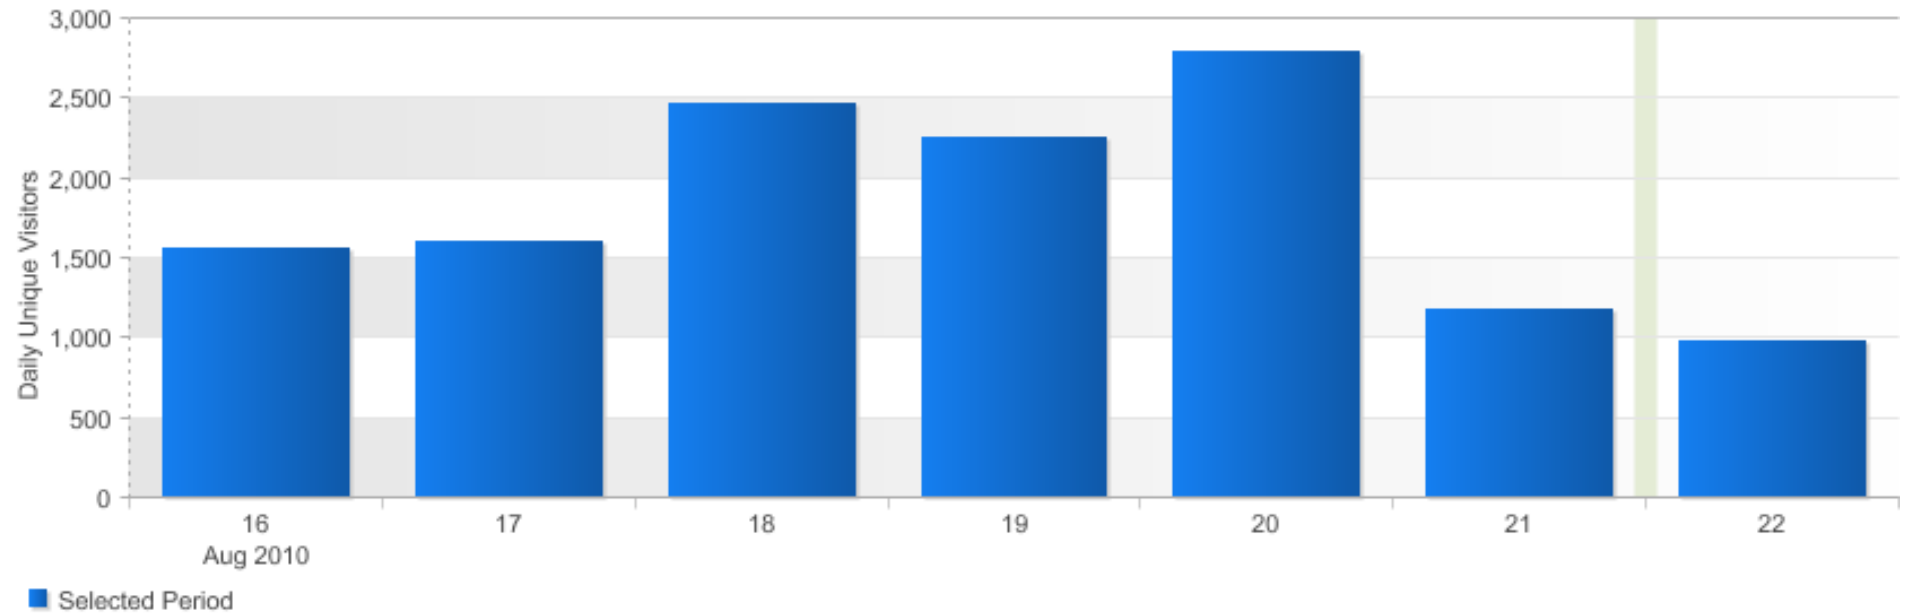

OSDC Daily Unique Visitors (Last week)

Mon. 16 Aug. 2010 - Sun. 22 Aug. 2010

Opensource.com