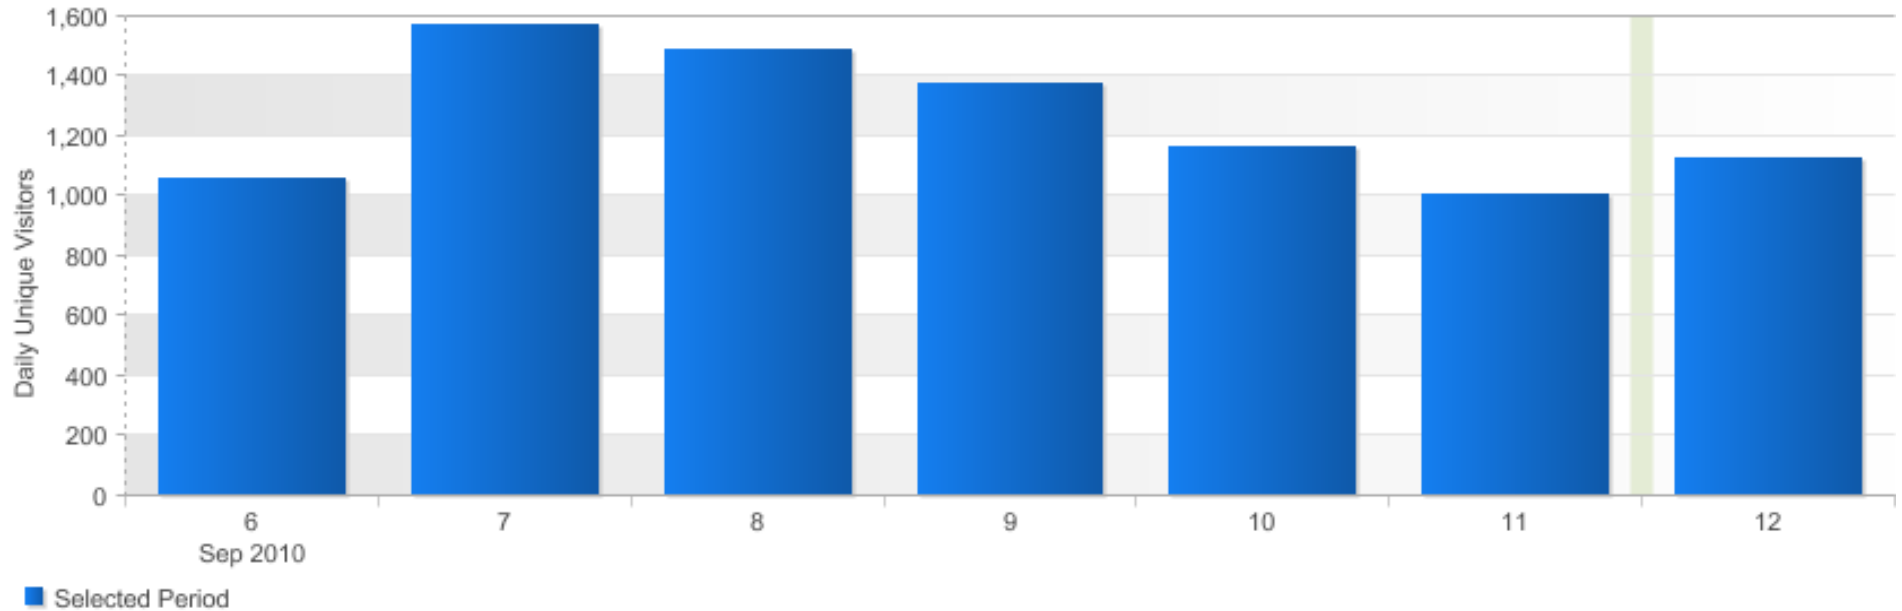

OSDC Daily Unique Visitors (Last week)

Mon. 6 Sep. 2010 - Sun. 12 Sep. 2010

Opensource.com

Opensource.com - Weekly

Date Created: Sep 13, 2010 5:09 AM EDT

Top-10 OSDC pages (Last week)

Mon. 6 Sep. 2010 - Sun. 12 Sep. 2010

Page		Page Views		Visits		Single Access	
1.	opensource|home	5,130	25.3%	3,796	42.1%	2,053	30.8%
2.	opensource|user|register	857	4.2%	532	5.9%	41	0.6%
3.	opensource|education|article|Open-source-goes-to-high-school	586	2.9%	464	5.1%	305	4.6%
4.	opensource|education|home	497	2.4%	364	4.0%	37	0.6%
5.	opensource|life|article|I-frag-better-than-you,-and-I-do-it-in-Linux*	460	2.3%	394	4.4%	343	5.1%
6.	opensource|business|home	459	2.3%	340	3.8%	13	0.2%
7.	opensource|user|login	377	1.9%	207	2.3%	6	0.1%
8.	opensource|life|article|How-the-open-source-culture-could-impact-climate-change	321	1.6%	257	2.9%	157	2.4%
9.	opensource|government|article|My-introduction-to-open-source	308	1.5%	245	2.7%	117	1.8%
10.	opensource|life|article|You-can-make-money-with-open-source.-Literally.	294	1.4%	245	2.7%	112	1.7%
Total		20,293		9,015		6,676	

Opensource.com

Top-5 OSDC Articles (Last week)

Mon. 6 Sep. 2010 - Sun. 12 Sep. 2010

Page		Page Views		Visits		Single Access	
1.	opensource|education|article|Open-source-goes-to-high-school	586	7.8%	464	5.1%	305	7.8%
2.	opensource|life|article|I-frag-better-than-you,-and-I-do-it-in-Linux*	460	6.1%	394	4.4%	343	8.8%
3.	opensource|life|article|How-the-open-source-culture-could-impact-climate-change	321	4.2%	257	2.9%	157	4.0%
4.	opensource|government|article|My-introduction-to-open-source	308	4.1%	245	2.7%	117	3.0%
5.	opensource|life|article|You-can-make-money-with-open-source.-Literally.	294	3.9%	245	2.7%	112	2.9%
Total		7,55937.2%		9,015100.0%		3,89158.3%	

Opensource.com

Red Hat | Opensource.com

Copyright 2010 Adobe Systems Incorporated. All rights reserved.

Use of this document signifies your agreement to the Terms of Use (<http://my.omniture.com/x/tou>) and Online Privacy Policy (<http://my.omniture.com/x/privacy>).

Omniture products and services are licensed under the following Netratings patents: 5,675,510, 5,796,952, 6,115,680, 6,108,637, 6,138,155, 6,643,696, and 6,763,386.