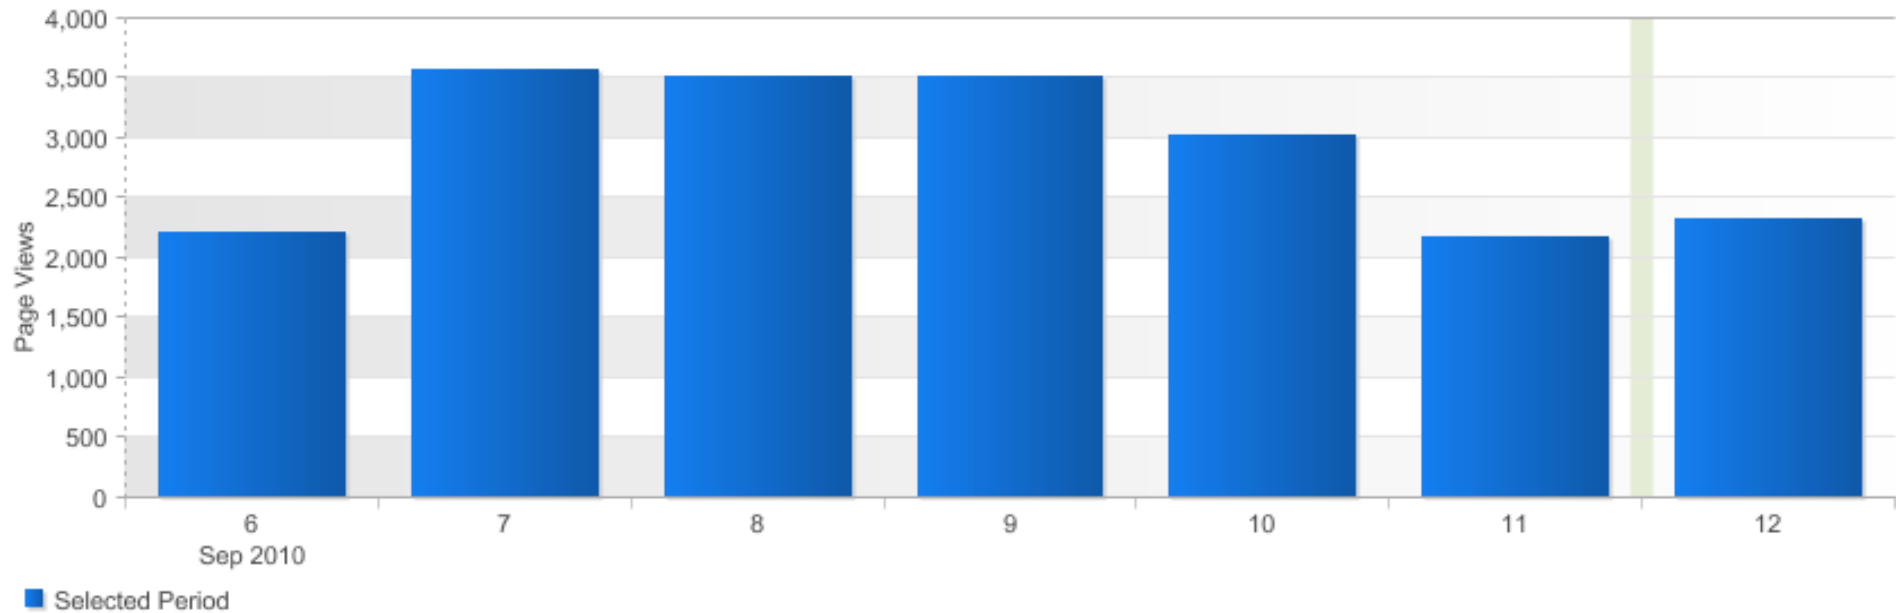

OSDC - site metrics

OSDC - site metrics

OSDC Page views (Last week)

Mon. 6 Sep. 2010 - Sun. 12 Sep. 2010

Opensource.com