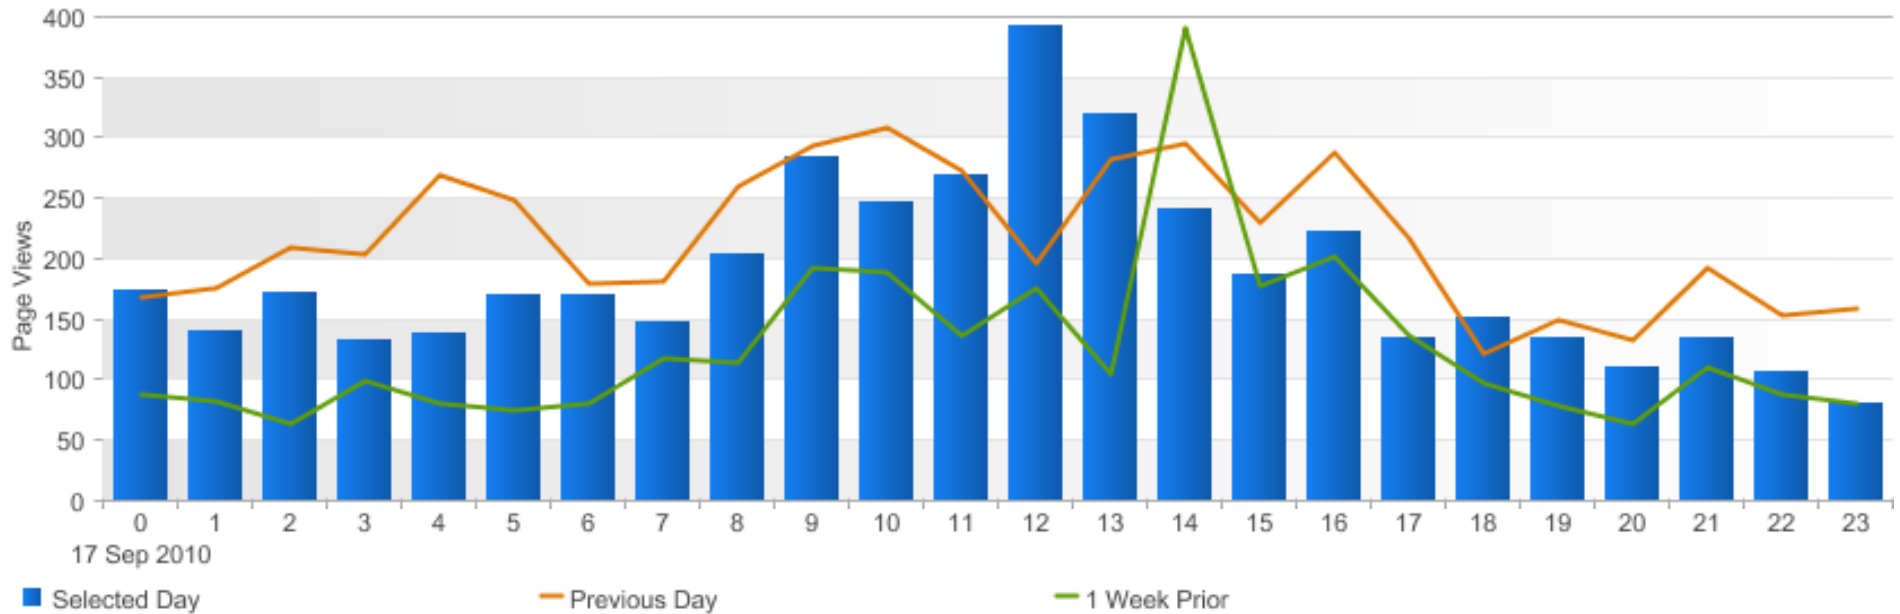

OSDC - site metrics

OSDC - site metrics

OSDC Page views (yesterday)

Fri. 17 Sep. 2010

Opensource.com

Opensource.com - Daily

Date Created: Sep 18, 2010 5:07 AM EDT

Top-10 OSDC pages (yesterday)