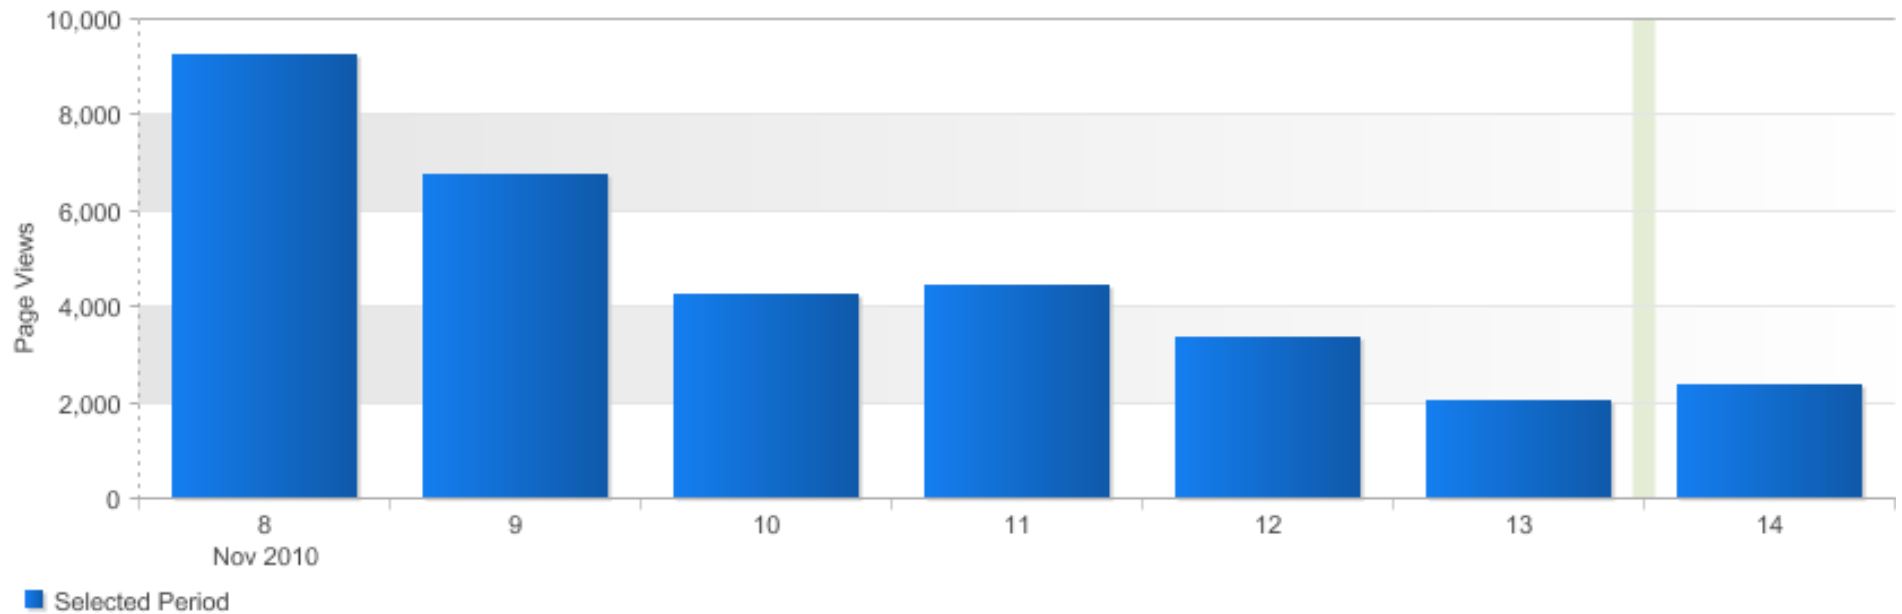

OSDC - site metrics

OSDC - site metrics

OSDC Page views (Last week)

Mon. 8 Nov. 2010 - Sun. 14 Nov. 2010

Opensource.com