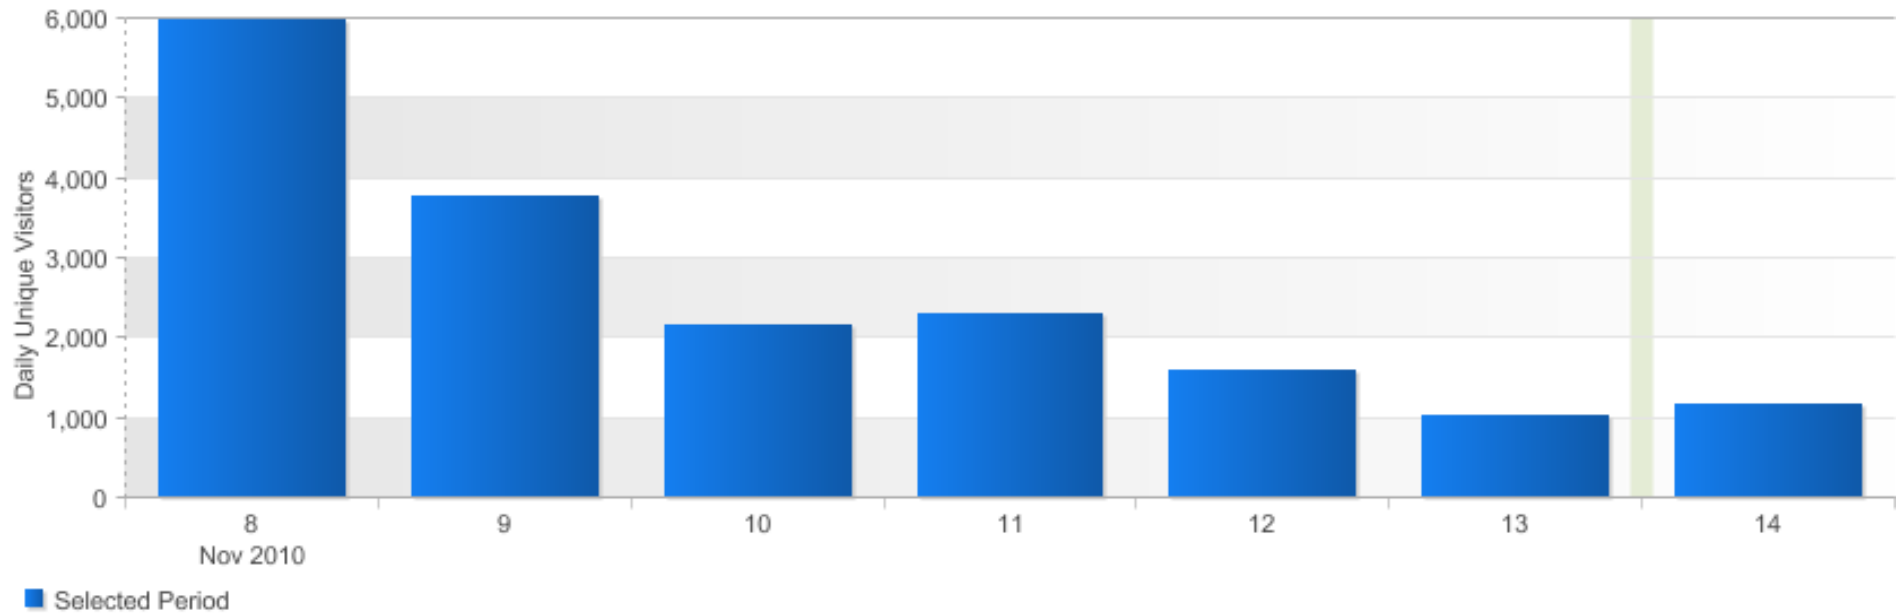

OSDC Daily Unique Visitors (Last week)

Mon. 8 Nov. 2010 - Sun. 14 Nov. 2010

Opensource.com