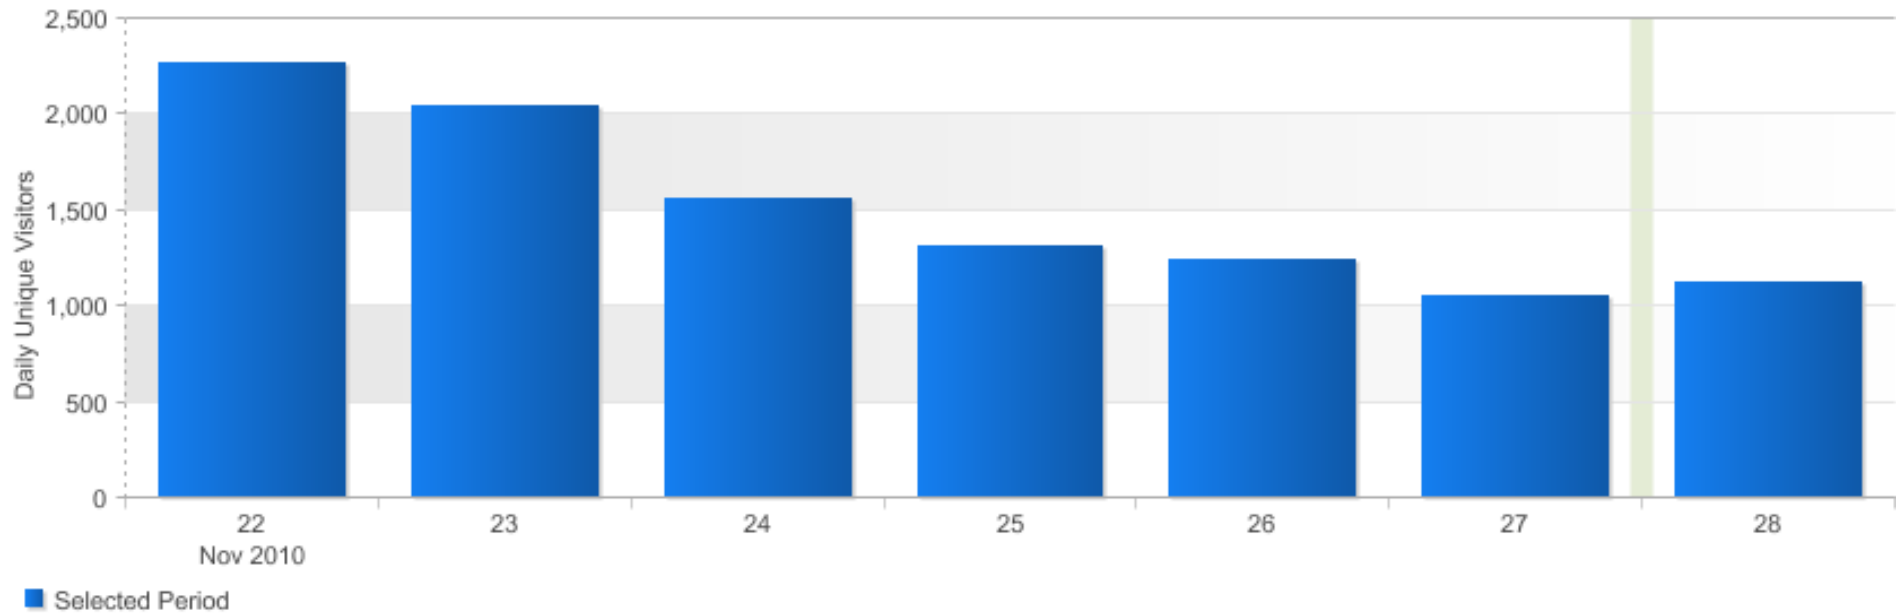

OSDC Daily Unique Visitors (Last week)

Mon. 22 Nov. 2010 - Sun. 28 Nov. 2010

Opensource.com

Opensource.com - Weekly

Date Created: Nov 29, 2010 5:15 AM EST

Top-10 OSDC pages (Last week)

Mon. 22 Nov. 2010 - Sun. 28 Nov. 2010

Page		Page Views	Visits	Single Access	
1.	opensource|home	4,793 23.8%	3,582 34.0%	2,165	25.8%
2.	opensource|business|home	550 2.7%	346 3.3%	9	0.1%
3.	opensource|life|article|Sony-chooses-open	505 2.5%	427 4.0%	277	3.3%
4.	opensource|life|article|Diaspora-private-alpha-just-released	503 2.5%	379 3.6%	228	2.7%
5.	opensource|life|article|Telling-the-open-source-story---Part-1	489 2.4%	392 3.7%	249	3.0%
6.	opensource|education|home	445 2.2%	348 3.3%	41	0.5%
7.	opensource|education|article|EPIC-FAIL:-the-sorry-state-of-web-education-in-schools	435 2.2%	373 3.5%	275	3.3%
8.	opensource|education|article|How-open-access-to-research-benefits-us-all	368 1.8%	310 2.9%	231	2.8%
9.	opensource|education|article|Three-unspoken-blockers-that-prevent-professors-from-teaching-open-sour	349 1.7%	291 2.8%	186	2.2%
10.	opensource|user|register	337 1.7%	177 1.7%	23	0.3%
Total		20,179	10,544	8,378	

Opensource.com

Top-5 OSDC Articles (Last week)

Mon. 22 Nov. 2010 - Sun. 28 Nov. 2010

Page		Page Views	Visits	Single Access	
1.	opensource|life|article|Sony-chooses-open	505 5.0%	427 4.0%	277	5.1%
2.	opensource|life|article|Diaspora-private-alpha-just-released	503 4.9%	379 3.6%	228	4.2%
3.	opensource|life|article|Telling-the-open-source-story---Part-1	489 4.8%	392 3.7%	249	4.6%
4.	opensource|education|article|EPIC-FAIL:-the-sorry-state-of-web-education-in-schools	435 4.3%	373 3.5%	275	5.1%
5.	opensource|education|article|How-open-access-to-research-benefits-us-all	368 3.6%	310 2.9%	231	4.3%
Total		10,17750.4%	10,544100.0%	5,42064.7%	

Opensource.com

Red Hat | Opensource.com

Copyright 2010 Adobe Systems Incorporated. All rights reserved.

Use of this document signifies your agreement to the Terms of Use (<http://my.omniture.com/x/tou>) and Online Privacy Policy (<http://my.omniture.com/x/privacy>).

Omniture products and services are licensed under the following Netratings patents: 5,675,510, 5,796,952, 6,115,680, 6,108,637, 6,138,155, 6,643,696, and 6,763,386.