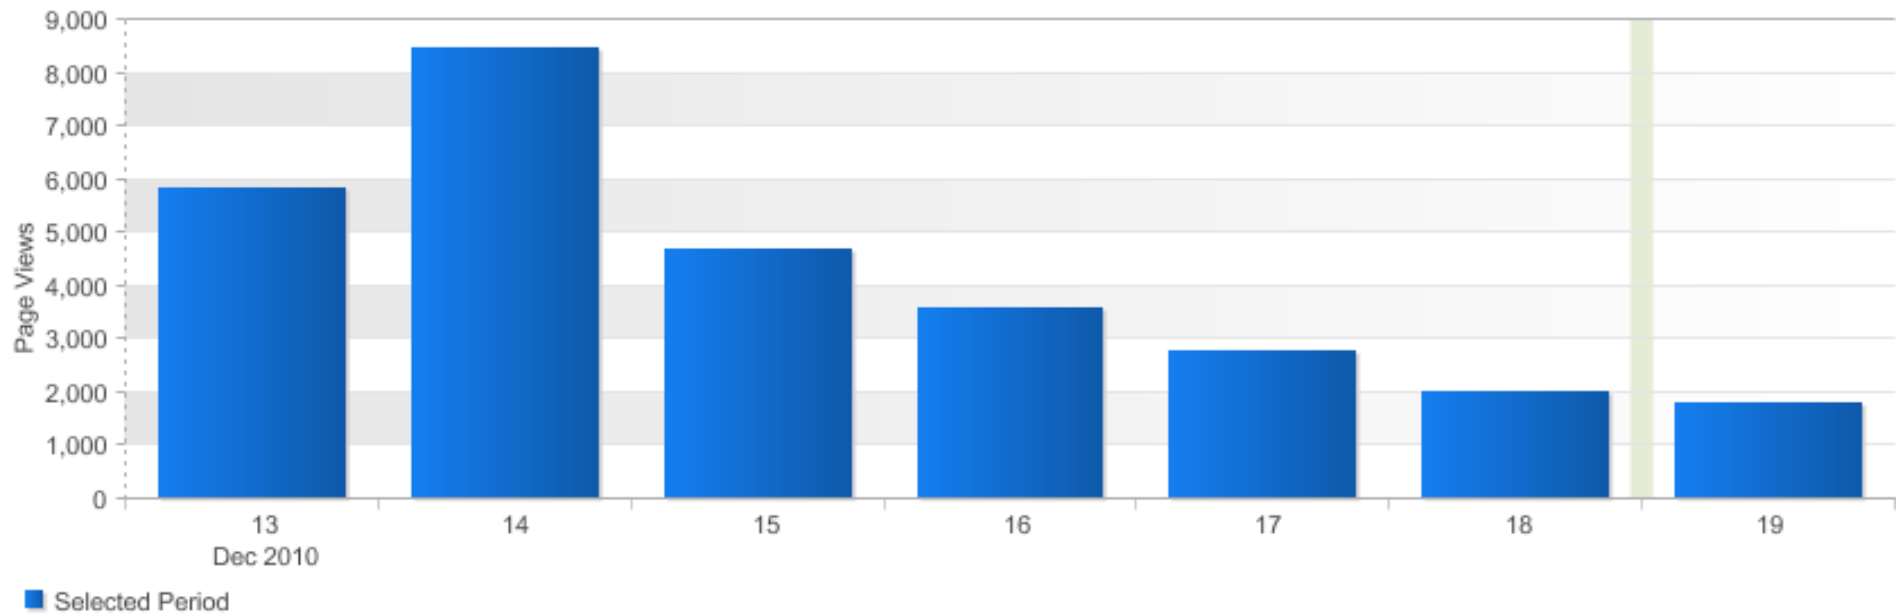

OSDC - site metrics

OSDC - site metrics

OSDC Page views (Last week)

Mon. 13 Dec. 2010 - Sun. 19 Dec. 2010

Opensource.com

OSDC Daily Unique Visitors (Last week)

Mon. 13 Dec. 2010 - Sun. 19 Dec. 2010

Opensource.com