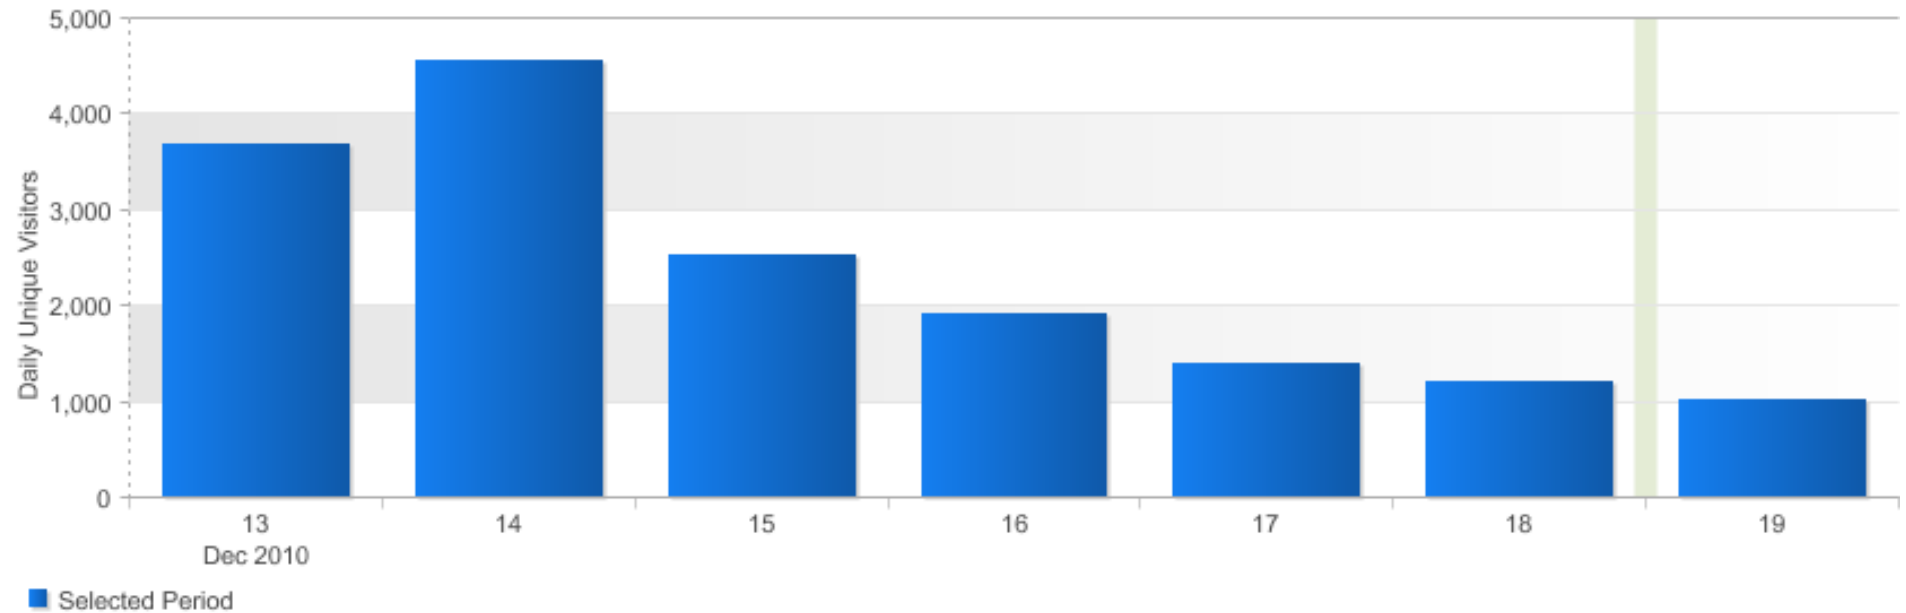

OSDC - site metrics

OSDC - site metrics

OSDC Page views (Last week)

Mon. 13 Dec. 2010 - Sun. 19 Dec. 2010

Opensource.com

OSDC Daily Unique Visitors (Last week)

Mon. 13 Dec. 2010 - Sun. 19 Dec. 2010

Opensource.com