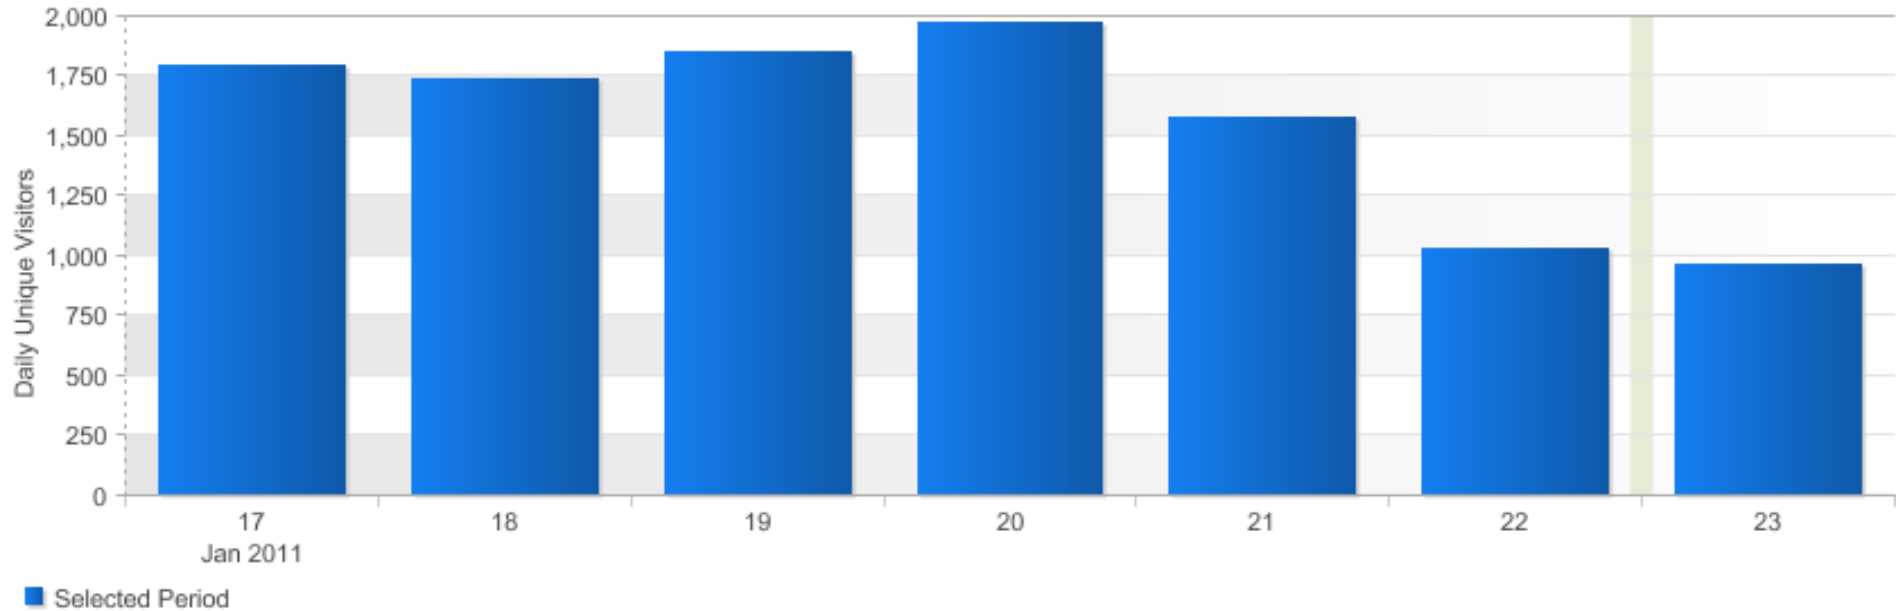

OSDC Daily Unique Visitors (Last week)

Mon. 17 Jan. 2011 - Sun. 23 Jan. 2011

Opensource.com