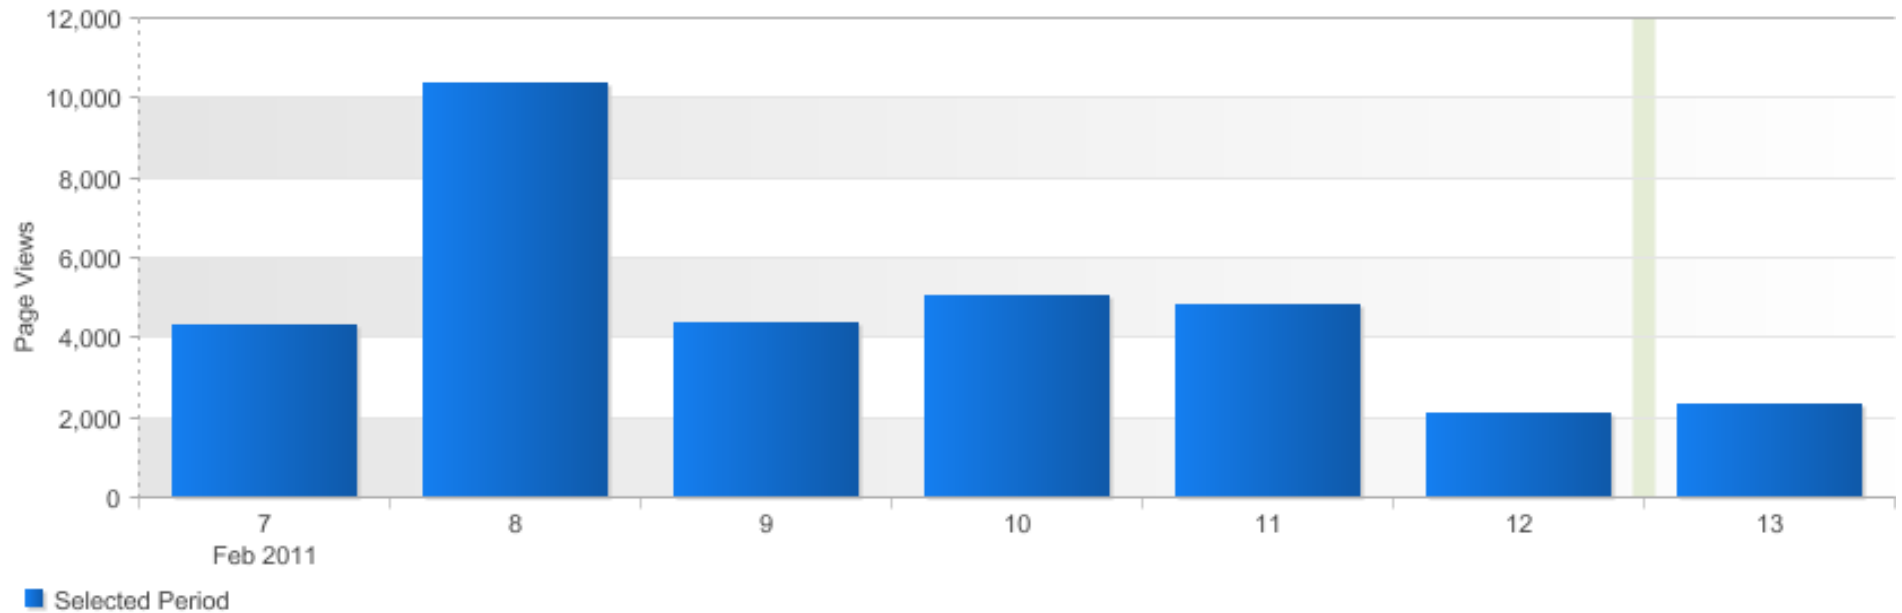

OSDC - site metrics

OSDC - site metrics

OSDC Page views (Last week)

Mon. 7 Feb. 2011 - Sun. 13 Feb. 2011

Opensource.com

OSDC Daily Unique Visitors (Last week)

Mon. 7 Feb. 2011 - Sun. 13 Feb. 2011

Opensource.com

Opensource.com

Opensource.com - Weekly

Date Created: Feb 14, 2011 5:13 AM EST

External campaign traffic (Last week)

Mon. 7 Feb. 2011 - Sun. 13 Feb. 2011

Media Name		Click-throughs
1.	None	7,066 42.7%
2.	Natural Referrer	4,515 27.3%
3.	Direct Entry	3,642 22.0%
4.	OpenSource Twitter	857 5.2%
5.	Opensource.com Social media button - StumbleUpon	225 1.4%
6.	Opensource.com Social media button - Twitter	142 0.9%
7.	OpenSource.com April Highlights 20100412	28 0.2%
8.	OpenSource.com July Highlights 20100713	25 0.2%
9.	OpenSource.com Launch Announcement 20100128	15 0.1%
10.	OpenSource.com October Highlights 20101012	15 0.1%
Total		16,555