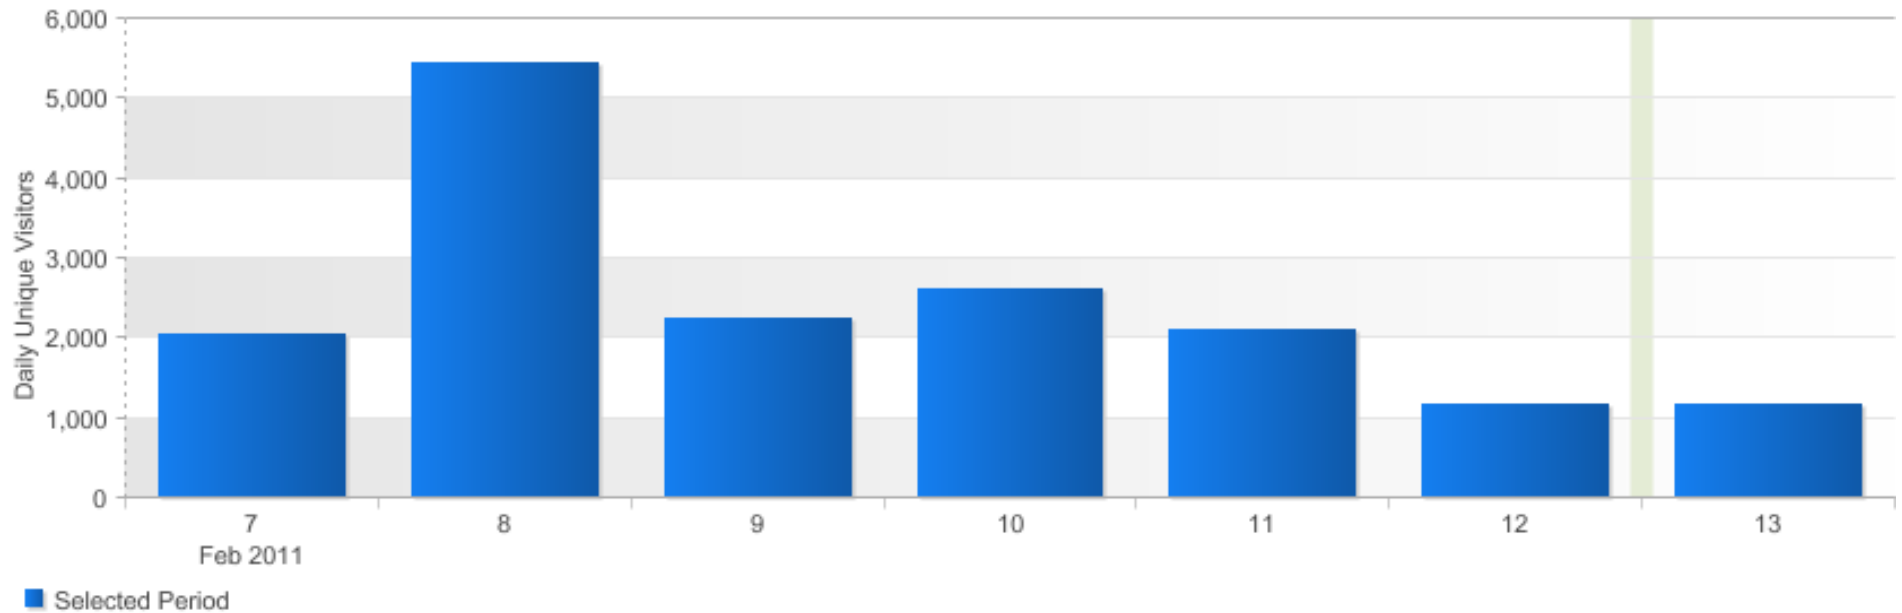

OSDC - site metrics

OSDC - site metrics

OSDC Page views (Last week)

Mon. 7 Feb. 2011 - Sun. 13 Feb. 2011

Opensource.com

OSDC Daily Unique Visitors (Last week)

Mon. 7 Feb. 2011 - Sun. 13 Feb. 2011

Opensource.com