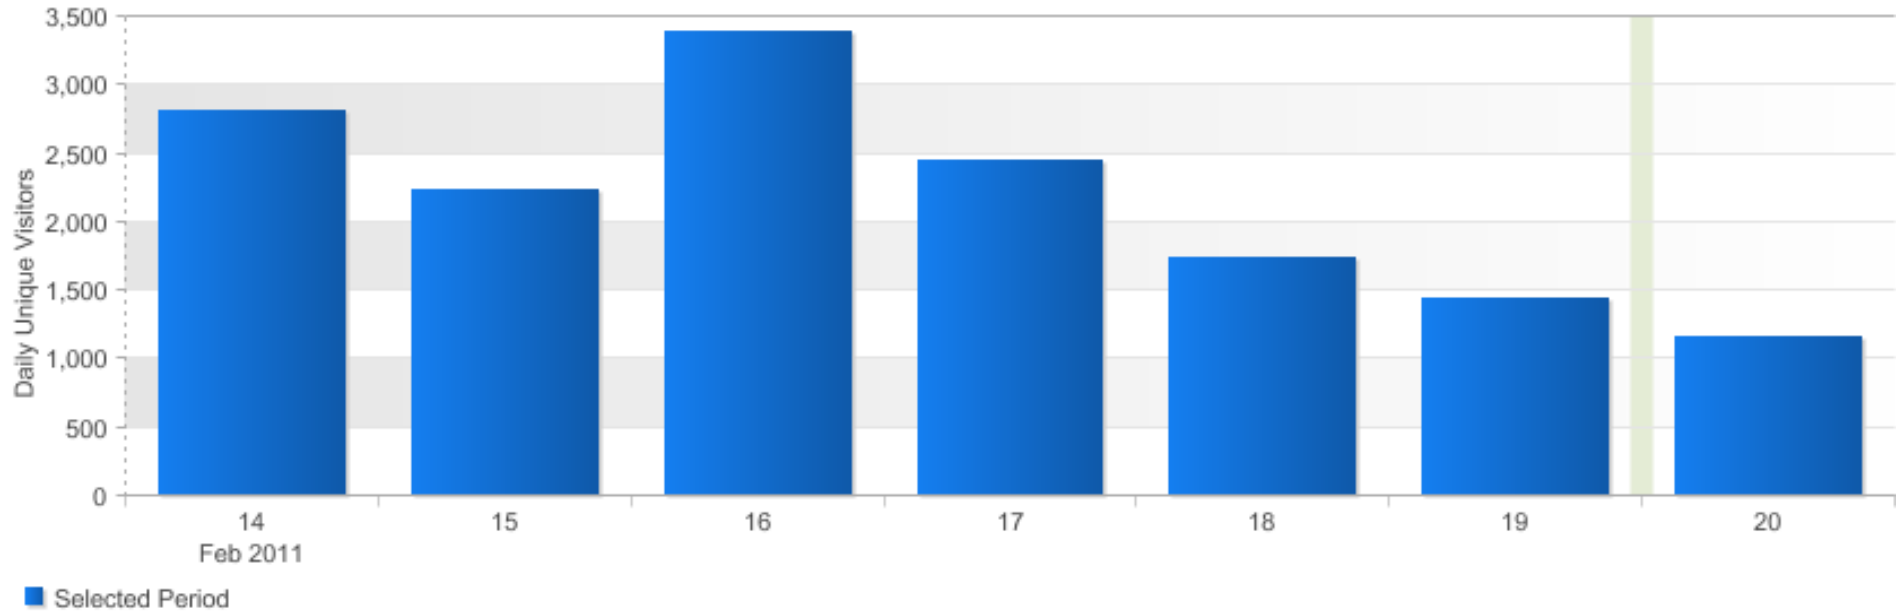

OSDC - site metrics

OSDC - site metrics

OSDC Page views (Last week)

Mon. 14 Feb. 2011 - Sun. 20 Feb. 2011

Opensource.com

OSDC Daily Unique Visitors (Last week)

Mon. 14 Feb. 2011 - Sun. 20 Feb. 2011

Opensource.com

Opensource.com - Weekly

Date Created: Feb 21, 2011 5:13 AM EST

Top-10 OSDC pages (Last week)

Mon. 14 Feb. 2011 - Sun. 20 Feb. 2011

Page	Page Views	Visits	Single Access
1. opensource home	6,451 20.7%	4,578 30.3%	2,467 20.5%
2. opensource business article The-four-capital-mistakes-of-open-source	2,572 8.3%	2,052 13.6%	1,734 14.4%
3. opensource life article An-anthropologist's-view-of-an-open-source-community	1,566 5.0%	1,295 8.6%	1,223 10.2%
4. opensource user login	897 2.9%	297 2.0%	6 0.0%
5. opensource life article Open-source-is-for-lovers	751 2.4%	588 3.9%	410 3.4%
6. opensource user register	700 2.2%	407 2.7%	39 0.3%
7. opensource business home	690 2.2%	487 3.2%	28 0.2%
8. opensource education home	585 1.9%	453 3.0%	50 0.4%
9. opensource education article Open-source-software-gains-ground-in-higher-education	465 1.5%	393 2.6%	321 2.7%
10. opensource business article User-led-innovation-can't-create-breakthroughs.-Really?	450 1.4%	299 2.0%	190 1.6%
Total	31,152	15,124	12,034