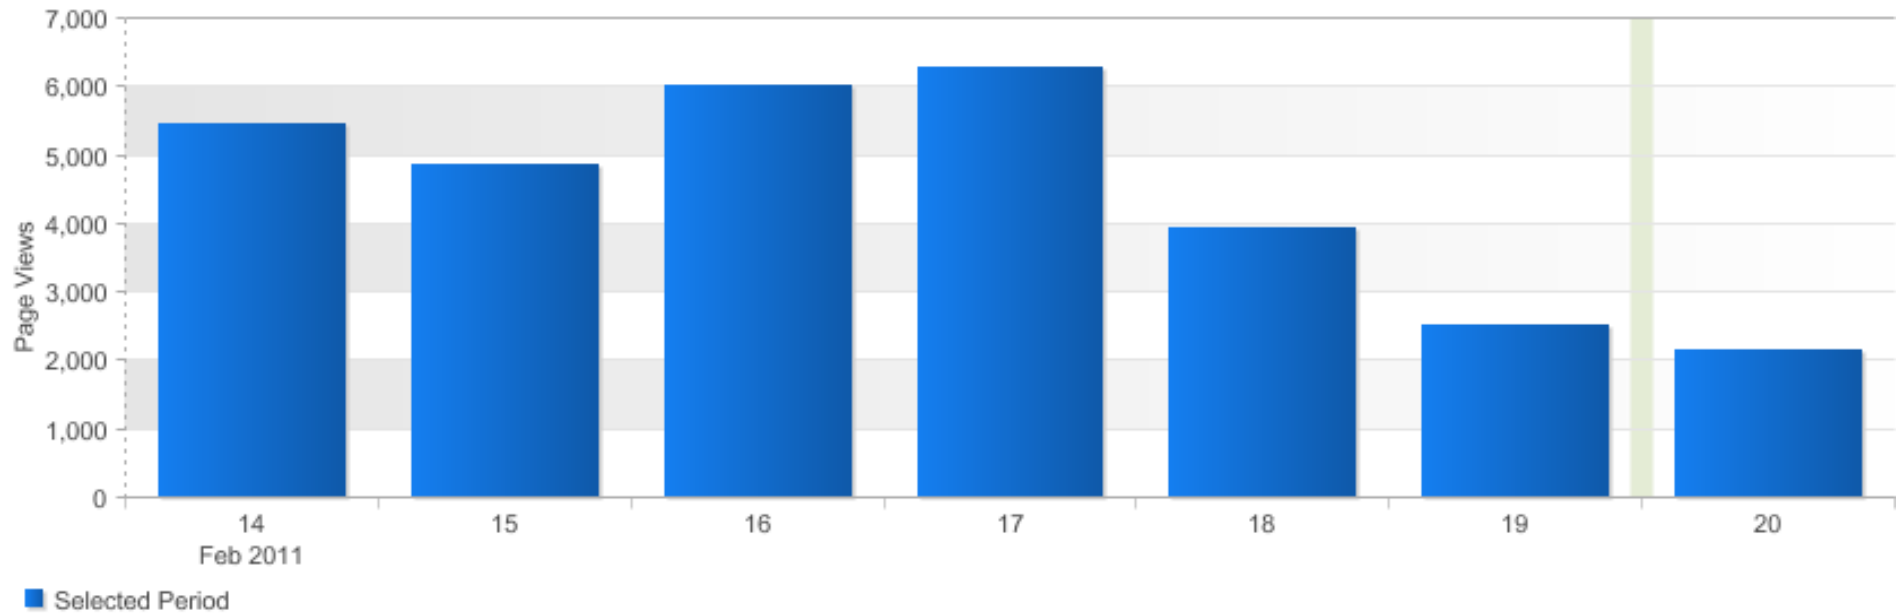

OSDC - site metrics

OSDC - site metrics

OSDC Page views (Last week)

Mon. 14 Feb. 2011 - Sun. 20 Feb. 2011

Opensource.com

OSDC Daily Unique Visitors (Last week)

Mon. 14 Feb. 2011 - Sun. 20 Feb. 2011

Opensource.com

Opensource.com - Weekly

Date Created: Feb 21, 2011 5:13 AM EST

Top-10 OSDC pages (Last week)

Mon. 14 Feb. 2011 - Sun. 20 Feb. 2011

Page	Page Views	Visits	Single Access
1. opensource home	6,451 20.7%	4,578 30.3%	2,467 20.5%
2. opensource business article The-four-capital-mistakes-of-open-source	2,572 8.3%	2,052 13.6%	1,734 14.4%
3. opensource life article An-anthropologist's-view-of-an-open-source-community	1,566 5.0%	1,295 8.6%	1,223 10.2%
4. opensource user login	897 2.9%	297 2.0%	6 0.0%
5. opensource life article Open-source-is-for-lovers	751 2.4%	588 3.9%	410 3.4%
6. opensource user register	700 2.2%	407 2.7%	39 0.3%
7. opensource business home	690 2.2%	487 3.2%	28 0.2%
8. opensource education home	585 1.9%	453 3.0%	50 0.4%
9. opensource education article Open-source-software-gains-ground-in-higher-education	465 1.5%	393 2.6%	321 2.7%
10. opensource business article User-led-innovation-can't-create-breakthroughs.-Really?	450 1.4%	299 2.0%	190 1.6%
Total	31,152	15,124	12,034