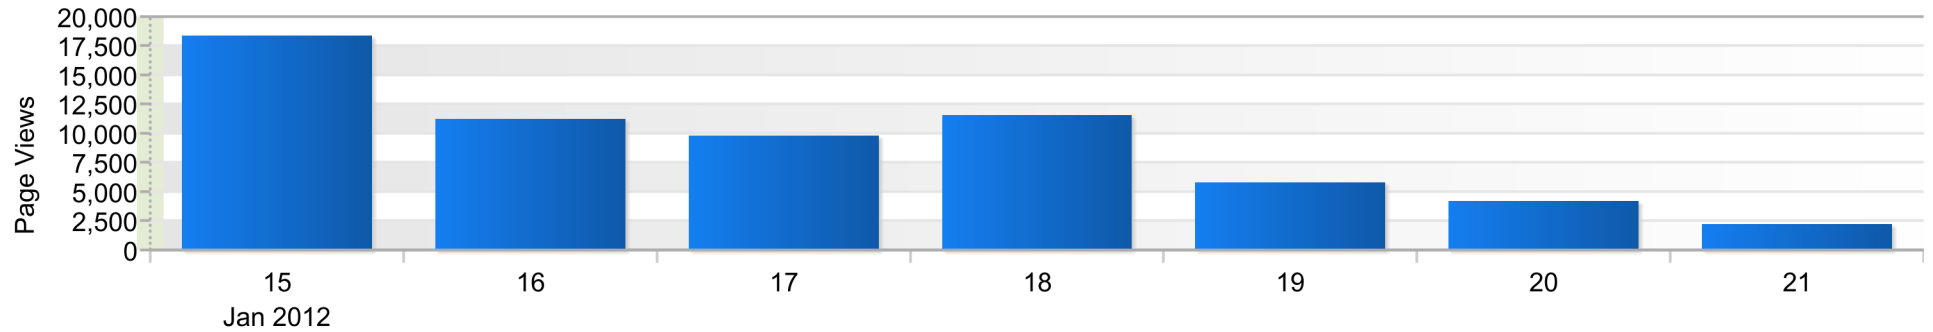

### OSDC Page views (Last week)

Opensource.com

Sun. 15 Jan. 2012 - Sat. 21 Jan. 2012

■ Selected Period

Date	Selected Period
1. Jan 15, 2012	18,354
2. Jan 16, 2012	11,215
3. Jan 17, 2012	9,798
4. Jan 18, 2012	11,522
5. Jan 19, 2012	5,790
6. Jan 20, 2012	4,188
7. Jan 21, 2012	2,215
<b>Total</b>	<b>63,082</b>

**External campaign traffic (Last week)**

Opensource.com

Sun. 15 Jan. 2012 - Sat. 21 Jan. 2012

Tactic Name	Click-throughs	
1. Natural Referrer	27,503	66.7%
2. Direct Entry	7,331	17.8%
3. None	5,372	13.0%
4. OpenSource Twitter	626	1.5%
5. OpenSource.com August homepage highlights 20110901	204	0.5%
6. OpenSource.com Resource home page promo 20110908	44	0.1%
7. OpenSource.com November weekly 20111107	27	0.1%
8. OpenSource.com April Highlights 20110510	26	0.1%
9. OpenSource.com November weekly 20111128	24	0.1%
10. OpenSource.com August weekly 20110829	11	0.0%
11. Opensource.com Social media button - reddit	8	0.0%
12. Opensource.com Social media button - Facebook	8	0.0%
<b>Total</b>	<b>41,255</b>	

**OSDC Daily Unique Visitors (Last week)**

Opensource.com

Sun. 15 Jan. 2012 - Sat. 21 Jan. 2012

Date	Selected Period
1. Jan 15, 2012	15,902
2. Jan 16, 2012	8,792
3. Jan 17, 2012	5,170
4. Jan 18, 2012	7,121
5. Jan 19, 2012	3,536
6. Jan 20, 2012	2,372
7. Jan 21, 2012	1,395
<b>Total</b>	<b>44,288</b>

### Total Resource Page access

Opensource.com

Thu. 1 Sep. 2011 - Mon. 23 Jan. 2012

Page	Page Views		Visits		Single Access	
1. opensource resources conferences-and-events	1,681	54.7%	1,157	0.4%	563	81.1%
2. opensource resources projects-and-applications	988	32.1%	766	0.2%	104	15.0%
3. opensource resources organizations	384	12.5%	250	0.1%	27	3.9%
4. opensource resources open-source	18	0.6%	5	0.0%	0	0.0%
5. osdc:dev.opensource.com resources open-source	1	0.0%	1	0.0%	0	0.0%
6. opensource resources education	1	0.0%	1	0.0%	0	0.0%
7. osdc:dev.opensource.com resources conferences-and-events	1	0.0%	1	0.0%	0	0.0%
<b>Total</b>	<b>3,074</b>		<b>319,913</b>		<b>694</b>	